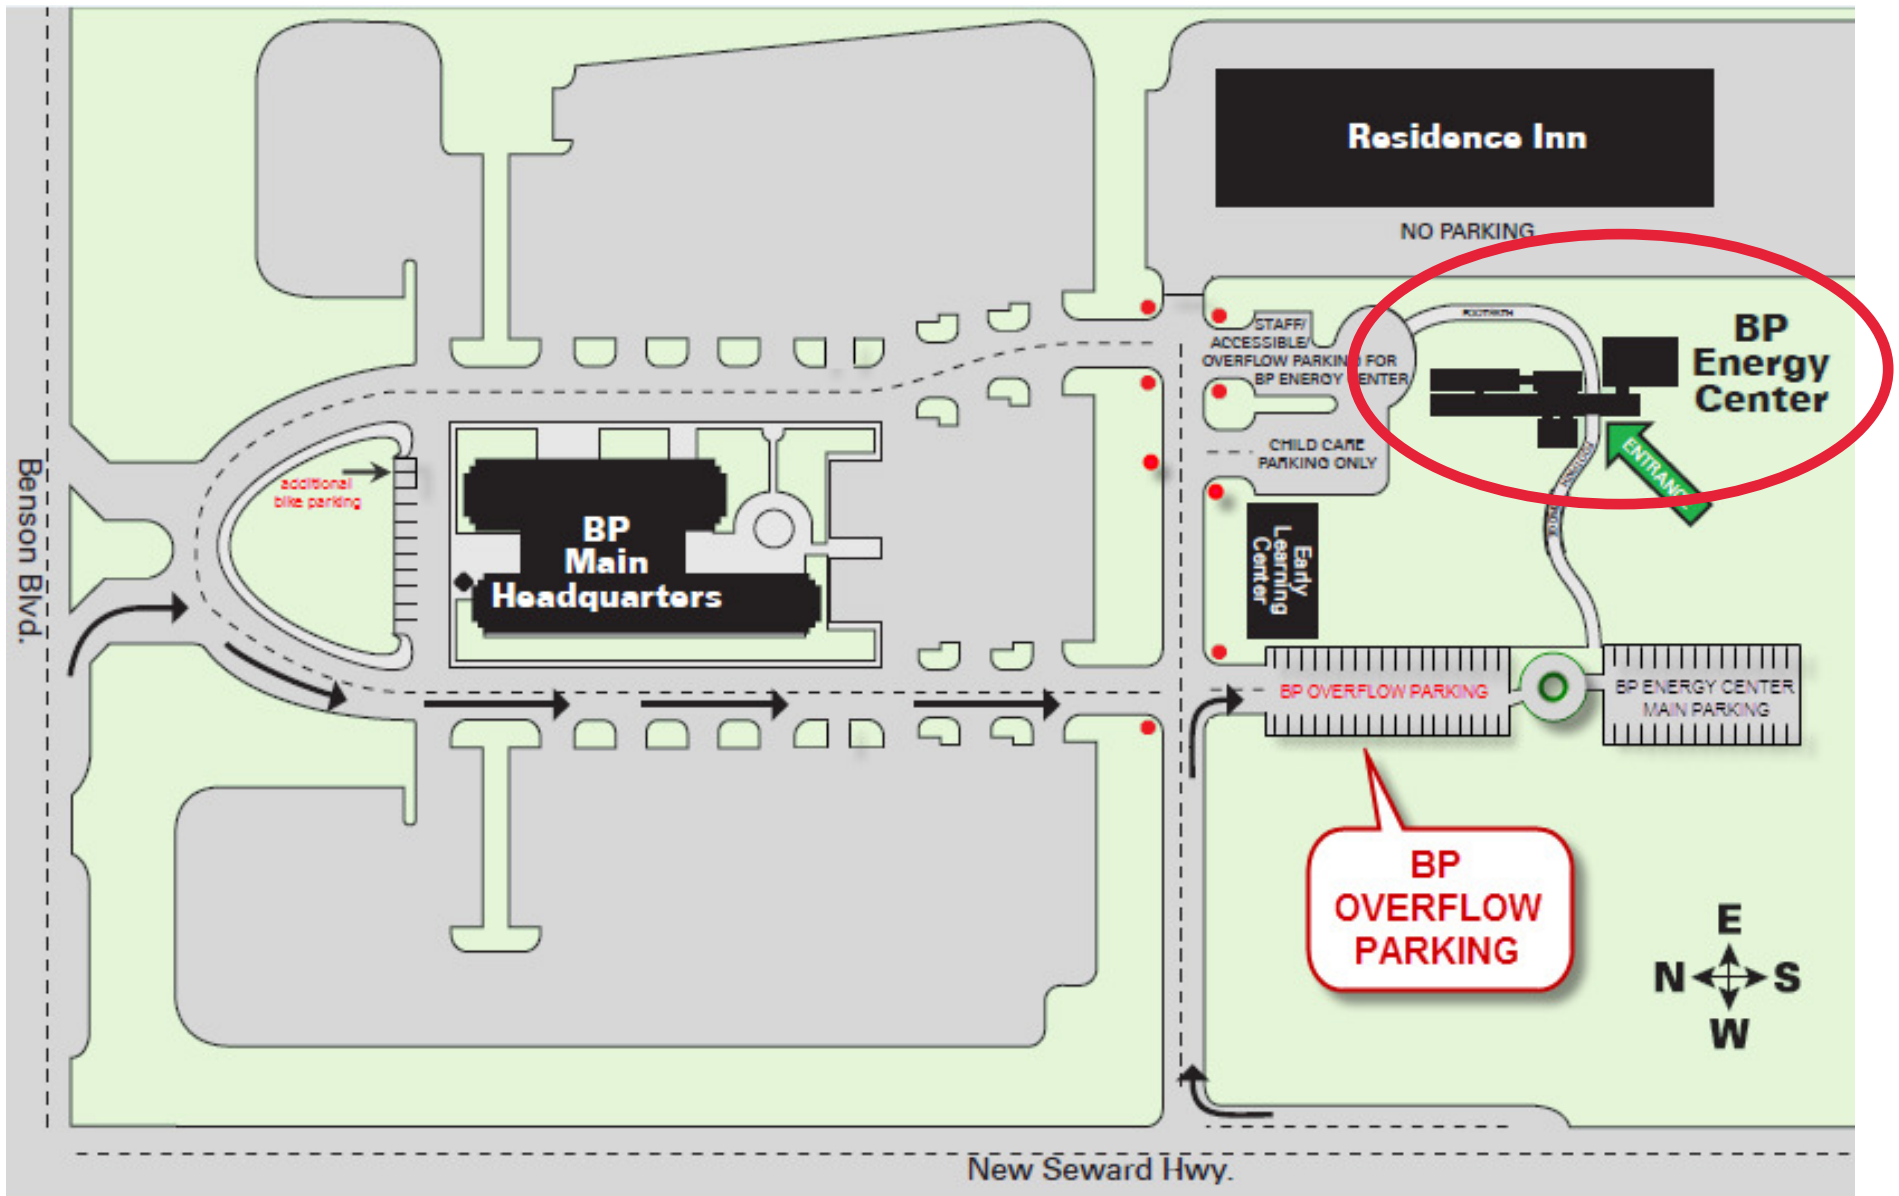

**Map to BP Energy Center**  
900 E. Benson Blvd., Anchorage, AK  
(907) 743-4270

**Directions:** If northbound on New Seward Hwy., turn right into BP's southwest entrance. Turn right at the first stop sign into the BP Energy Center parking lot. Follow footpath through woods to building entrance.  
If eastbound on Benson Blvd., turn right into BP's main entrance. Turn right and follow access road to 4-way stop. Continue through intersection into the BP Energy Center parking lot.